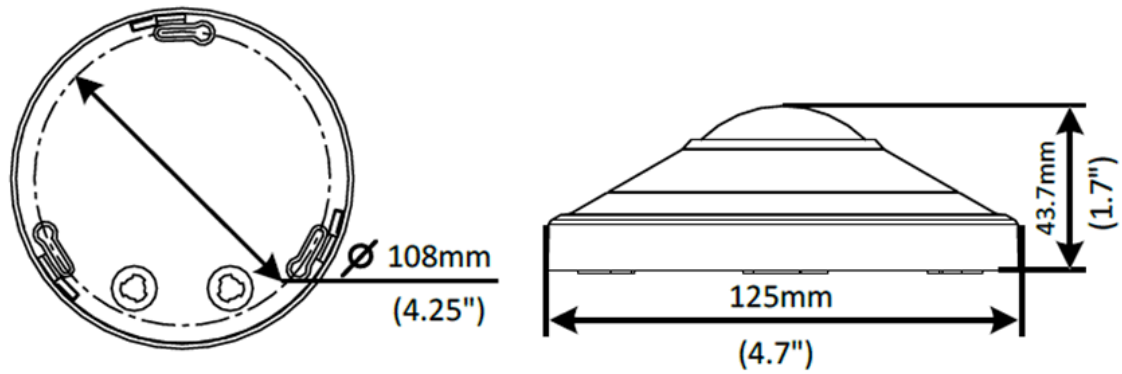

Dimensions

Zhejiang Uniview Technologies Co., Ltd.

Building No.10, Wanlun Science Park, Jiangling Road 88, Binjiang District, Hangzhou, Zhejiang, China (310051)

Email: overseasbusiness@uniview.com; globalsupport@uniview.com

<http://www.uniview.com>

©2016 Zhejiang Uniview Technologies Co., Ltd. All rights reserved.

*Product specifications and availability are subject to change without notice.